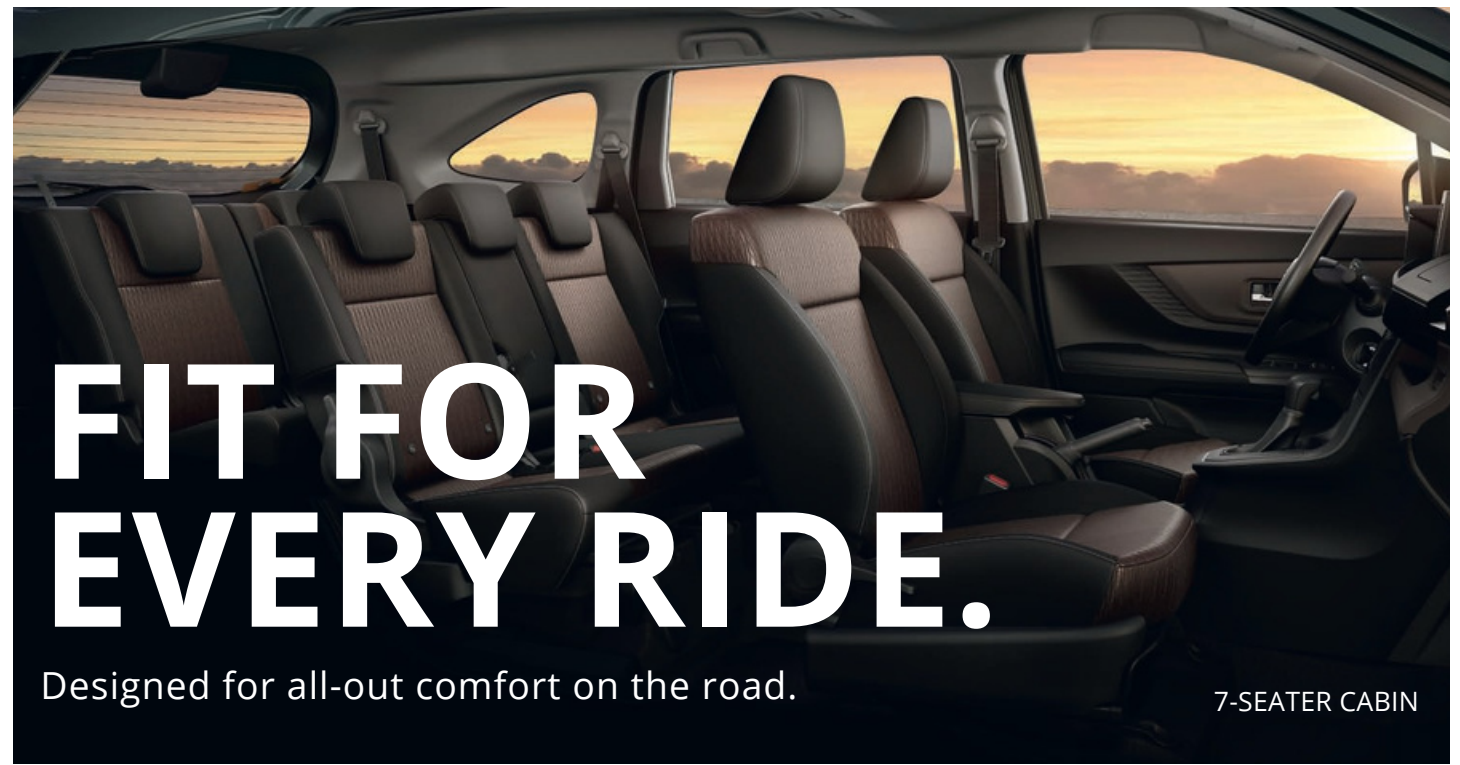

FIT FOR EVERY RIDE.

Designed for all-out comfort on the road.