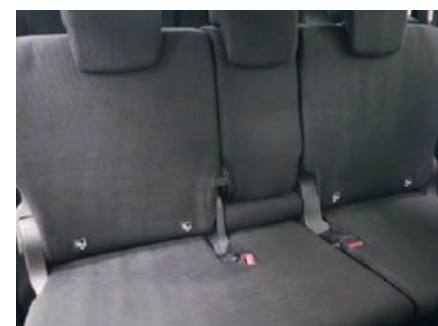

ALL-WEATHER MAT REAR SET

SEAT COVER CORDUROY (FOR E-VARIANT)

ALL ACCESSORIES ARE APPLICABLE TO ALL AVANZA VARIANTS.