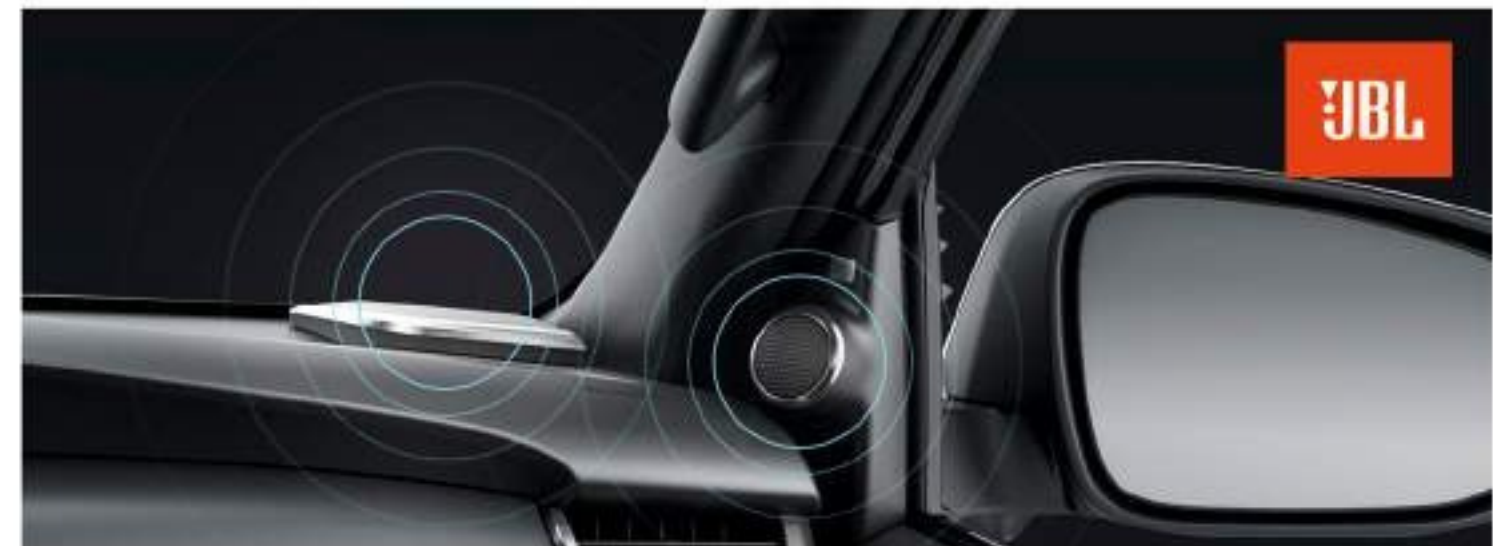

9-speaker JBL Sound System
Turn up and make every ride the ride of your life with a premium 9-Speaker JBL Sound System.

*Available in GR-S and 4x4 LTD variants, **Available in LTD variant