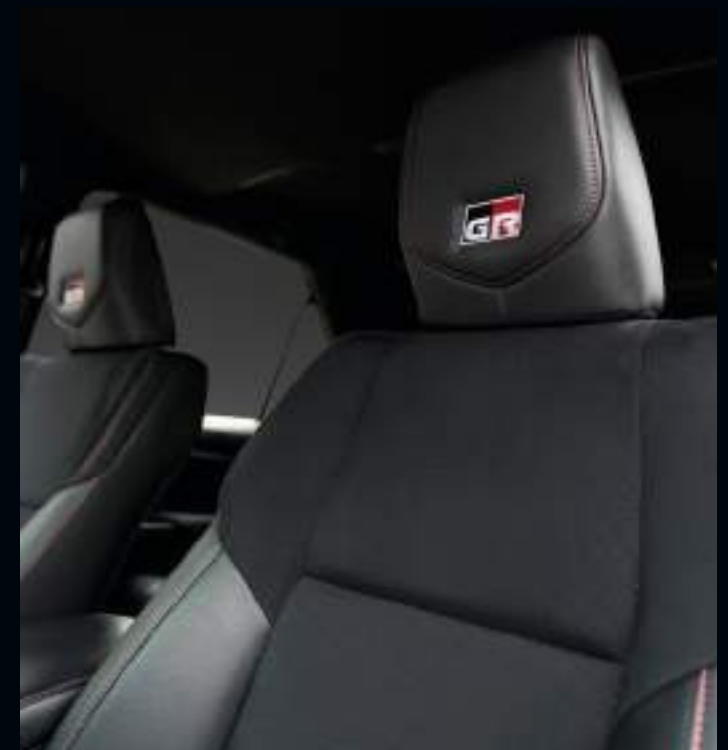

Suede and Leather Seats